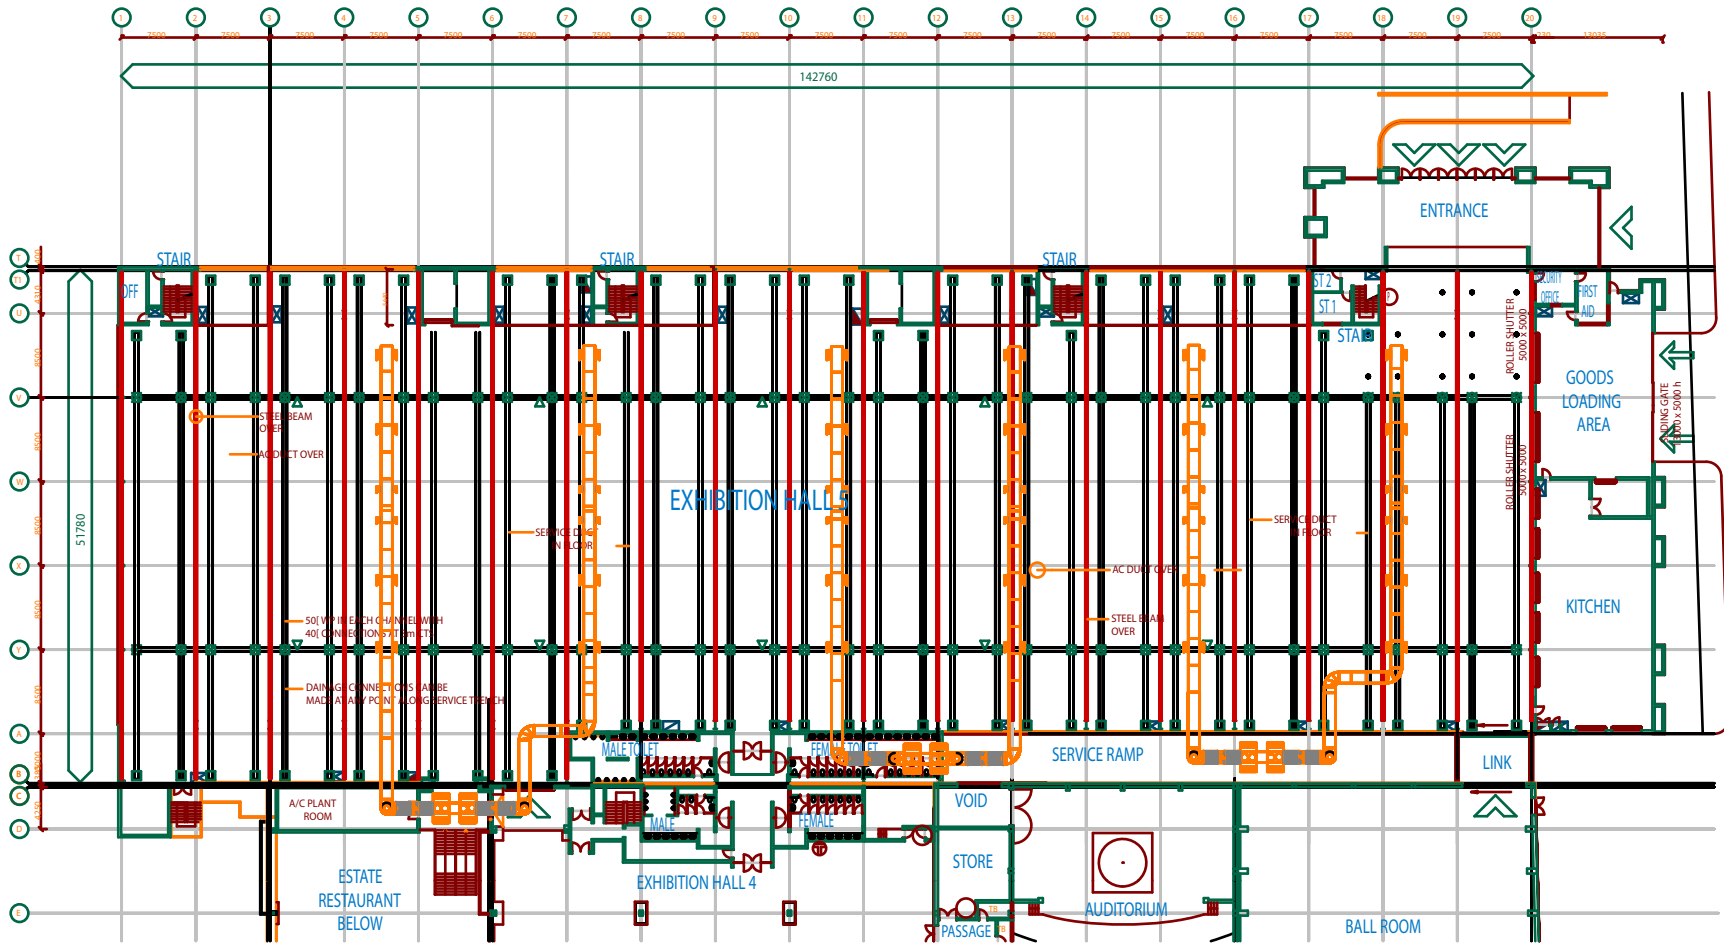

SYMBOL LEGEND

	PUBLIC TELEPHONE
	ELEC BOARD
	SUB ELEC DB'S
	TELEPHONE BOARD
	FIRE EXTINGUISHER/FIRE HOSE REEL
	FIRE EXTINGUISHER
	AIR CONDITIONING DUCT/ROOM
	PLUG POINT IN FLOOR

EXHIBITION HALL 5 - DETAIL FLOOR PLAN

SCALE 1:600