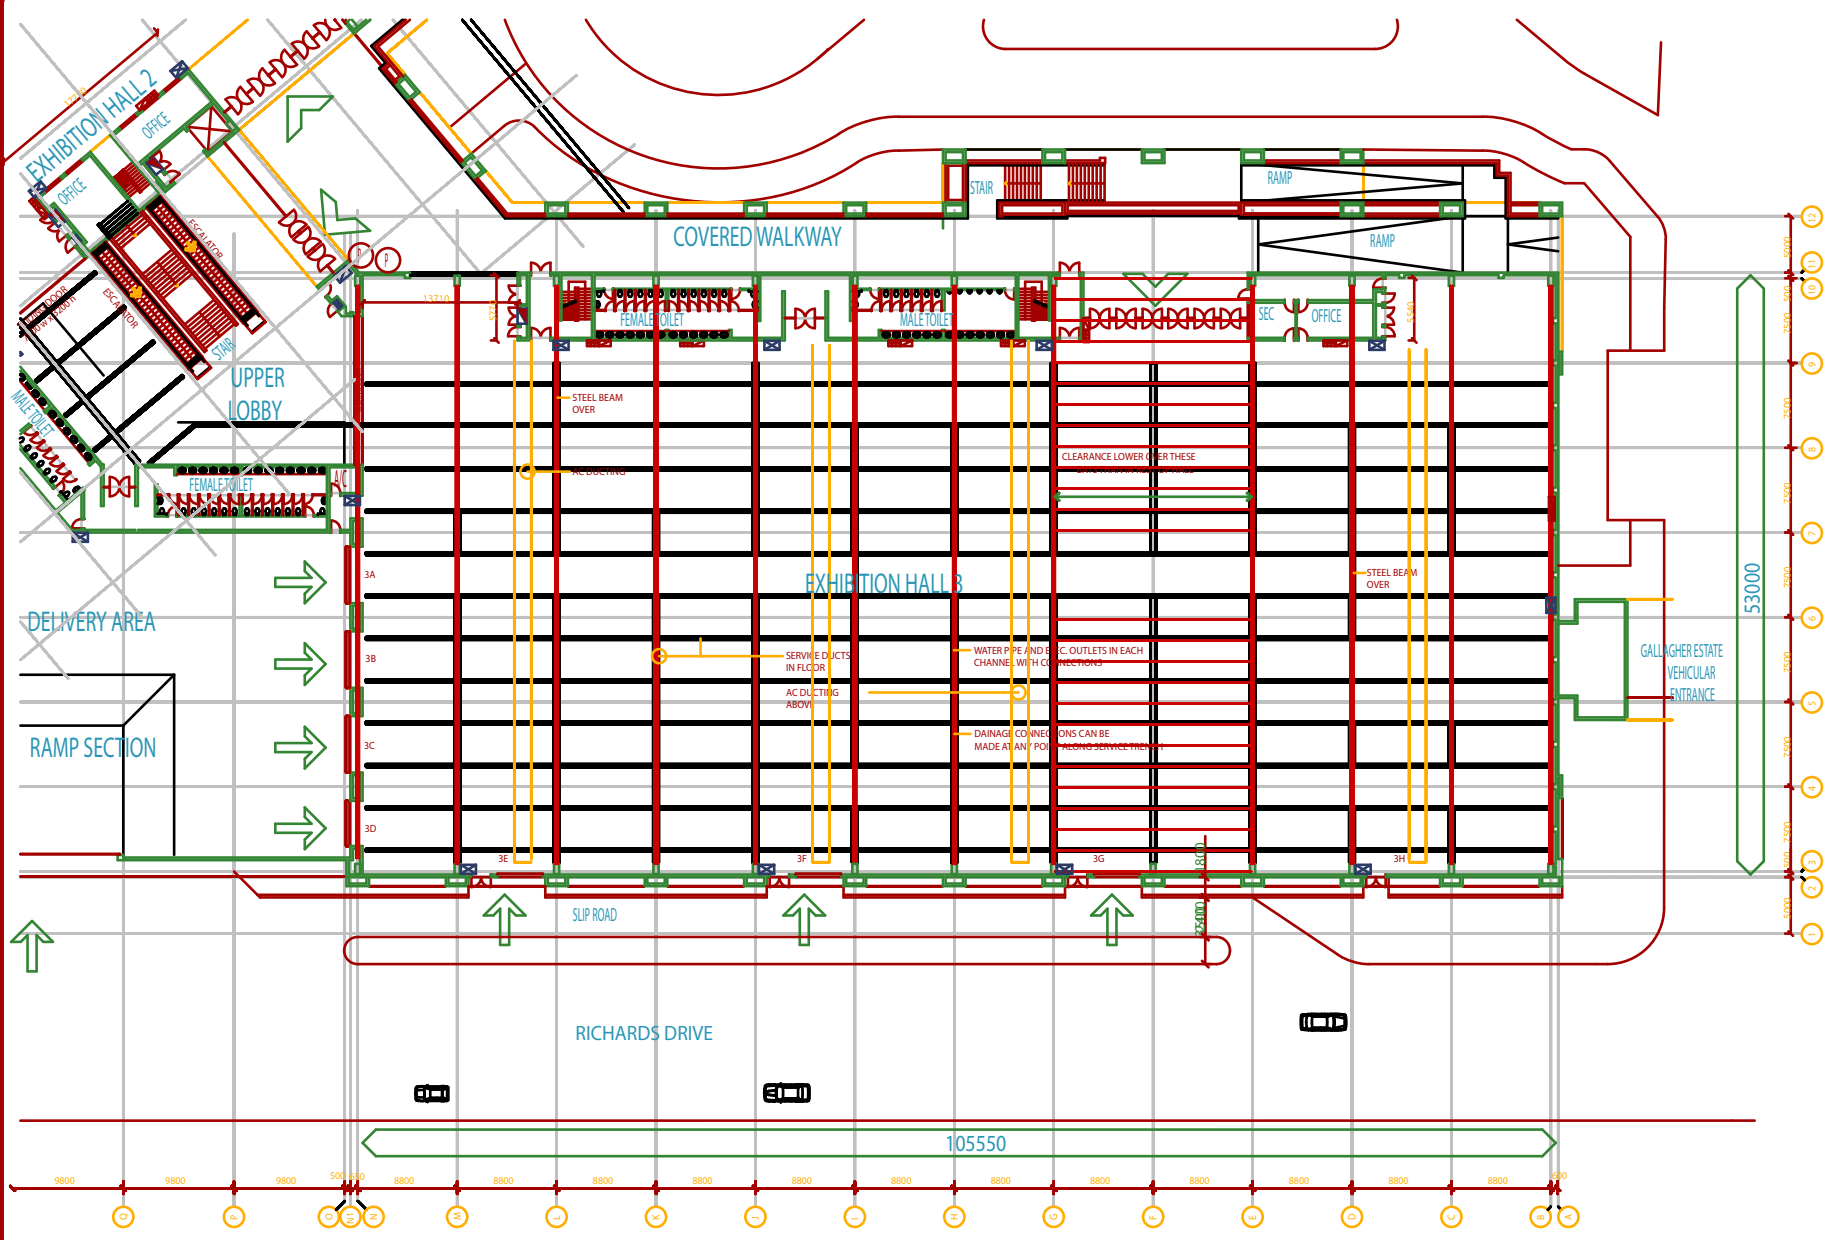

SYMBOL LEGEND

	PUBLIC TELEPHONE
	ELEC BOARD
	SUB ELEC DB'S
	TELEPHONE BOARD
	FIRE EXTINGUISHER/FIRE HOSE REEL
	FIRE EXTINGUISHER
	AIR CONDITIONING DUCT/ROOM
	PLUG POINT IN FLOOR

EXHIBITION HALL 3 - DETAIL FLOOR PLAN
 SCALE 1:500
 EXHIBITION HALLS 1, 2 & 3