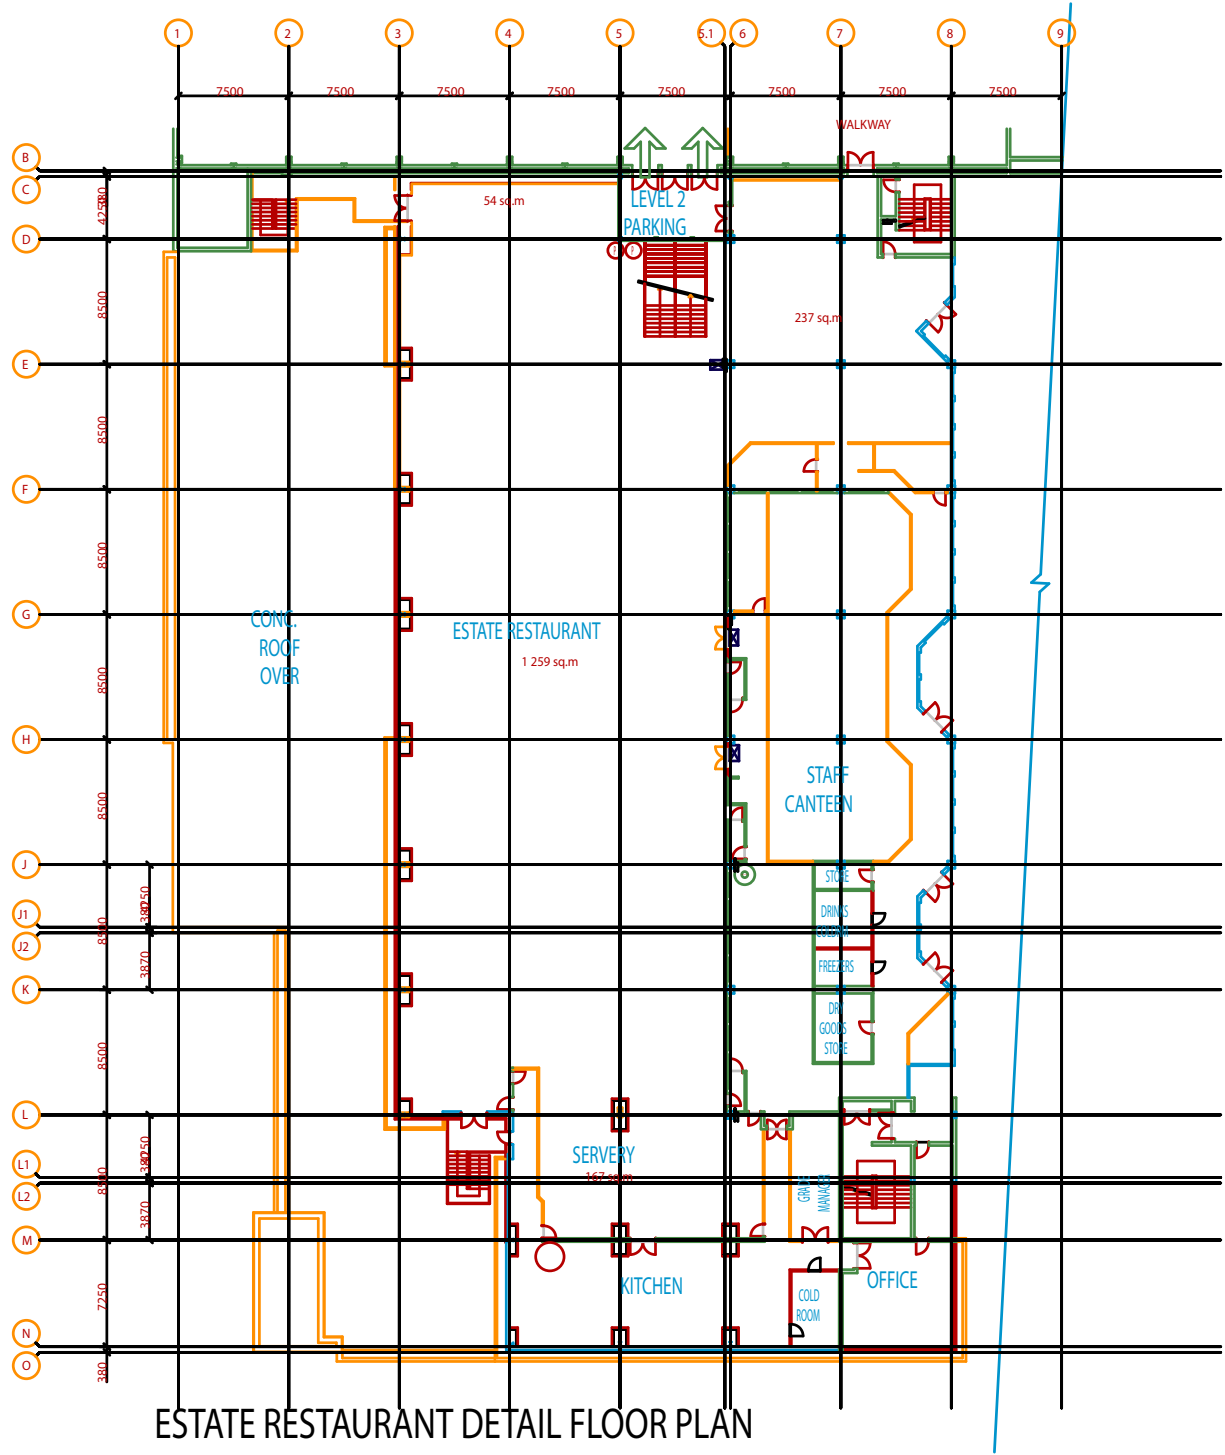

SYMBOL LEGEND

	PUBLIC TELEPHONE
	ELEC BOARD
	SUB ELEC DB'S
	TELEPHONE BOARD
	FIRE EXTINGUISHER/FIRE HOSE REEL
	FIRE EXTINGUISHER
	AIR CONDITIONING DUCT/ROOM
	PLUG POINT IN FLOOR

ESTATE RESTAURANT DETAIL FLOOR PLAN

SCALE 1:400